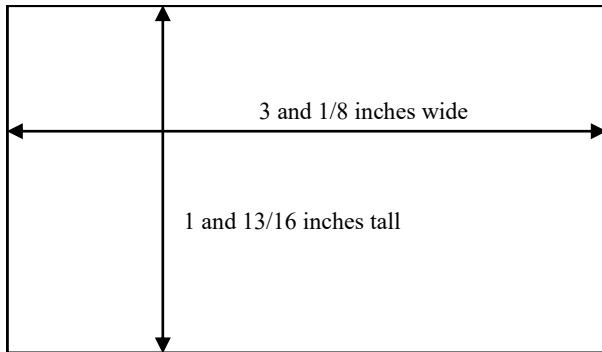

ADVERTISE WITH THE WHITEHOUSE WIND SYMPHONY!

For a donation of $50, we will include a black-and-white advertisement (dimensions below) in all of our remaining concert programs this season. For a donation of $60 or greater, we will print a color advertisement. You may also get a shout-out on our Facebook page!

In order of preference, please send your advertisement electronically as:

1. Microsoft Office format
2. Adobe PDF
3. PNG or JPG file
4. Mail your ad to us
5. Scan your ad

Please do not send us a smart-phone snapshot or photocopy of your business card!

For more information about ads, please e-mail us at WhitehouseWindSymphony@gmail.com.

Our mailing address is:
Whitehouse Wind Symphony, P.O. Box 174, Somerville, NJ 08876