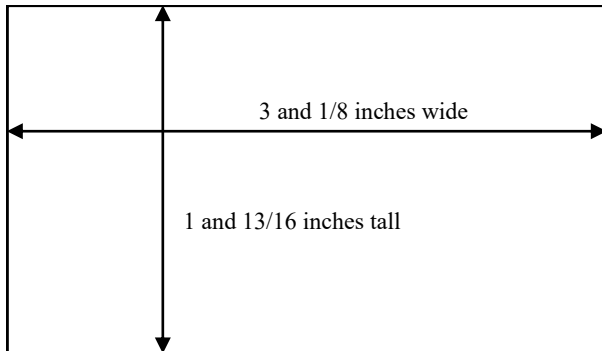

ADVERTISE WITH THE WHITEHOUSE WIND SYMPHONY!

For a donation of $50, we will include a black-and-white advertisement (dimensions below) in all of our remaining concert programs this season. For a donation of $60 or greater, we will print a color advertisement. You may also get a shout-out on our Facebook page!

In order of preference, please send your advertisement electronically as:

1. Microsoft Office format
2. Adobe PDF
3. PNG or JPG file
4. Mail your ad to us
5. Scan your ad

Please do not send us a smart-phone snapshot or photocopy!

For more information about ads, please e-mail us at WhitehouseWindSymphony@gmail.com.

Our mailing address is:
Whitehouse Wind Symphony, P.O. Box 174, Somerville, NJ 08876